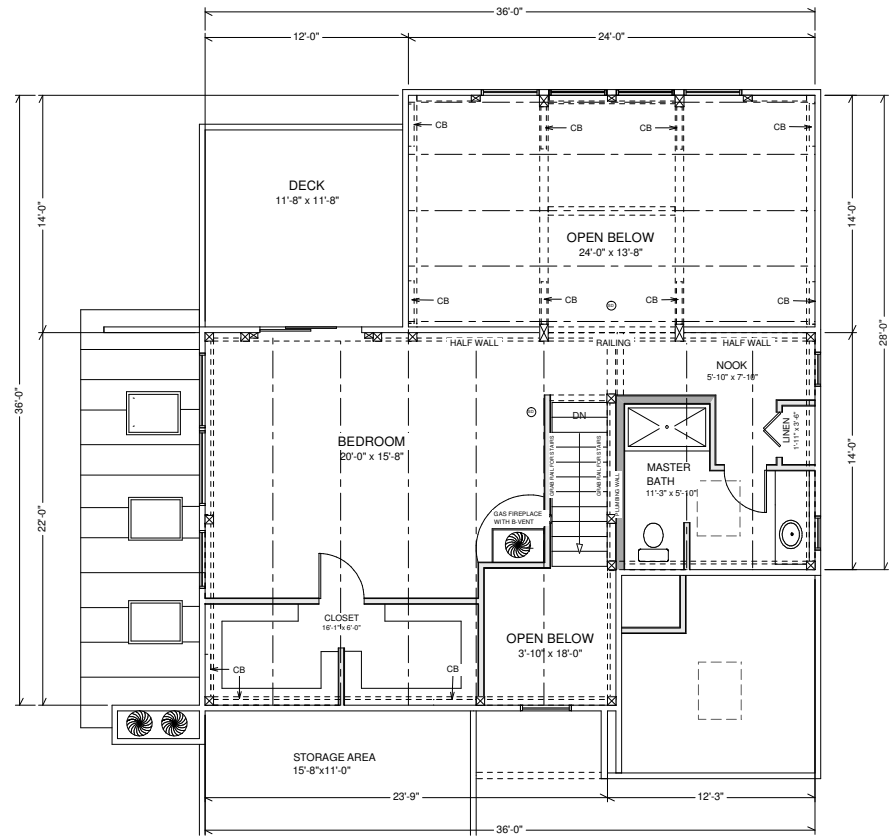

FIRST FLOOR PLAN

SECOND FLOOR PLAN

TIMBER FRAMES INC.
 5557 ROUTE 64
 CANANDAIGUA, NEW YORK 14424
 585-374-6405 OFF. 585-374-8090 FAX.
 E-MAIL: timberframes@msn.com
 WWW.TIMBERFRAMESINC.COM

MODEL:	"SENECA"
SQ.FT.	2318